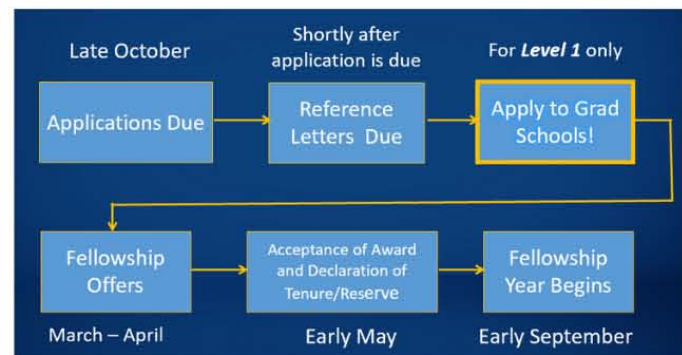

About GRFP

The NSF GRFP offers up to three years of financial support with an annual stipend of up to \$37,000 and a cost of education allowance to the institution of up to \$12,000. We recognize and support outstanding graduate students in NSF-supported STEM disciplines pursuing research-based master's and doctoral degrees at accredited US institutions.

NO POST-GRADUATE
STUDY SERVICE
REQUIREMENT

2020 COMPETITION
12,000+ APPLICANTS
2,000+ OFFERS

ACADEMIC INSTITUTIONS REPRESENTED
500+
2020 COMPETITION

More Information

- For official program information:
www.nsf.gov/grfp
- For application assistance:
www.nsfgrfp.org
- For application submission:
www.research.gov/grfp
- Contact us at: info@nsfgrfp.org or
1-866-NSF-GRFP (673-4737)

NSF GRFP Website

National Science Foundation

Graduate Research
Fellowship Program

Major Fields of Study

Eligibility Requirements

- Be a U.S. citizen, national, or permanent resident
- Intend to enroll or be enrolled in a research-based master's or doctoral degree program in an eligible Field of Study in STEM or STEM education
- Have never previously accepted a Graduate Research Fellowship
- If previously offered a Graduate Research Fellowship, have declined by the acceptance deadline
- Have never previously applied to GRFP while enrolled in a graduate degree program
- Have never earned a master's or professional degree in any field or completed more than one academic year in a graduate degree-granting program unless (i) returning to graduate study after an interruption of two or more consecutive years immediately preceding the application deadline **AND**; (ii) not enrolled in a graduate degree program at the application deadline
- Not be a current NSF employee
- ***See the complete list of eligibility requirements in the Solicitation***

Example Application Cycle

Each Major field of study has several subfields of study.

NSF GRFP Solicitation